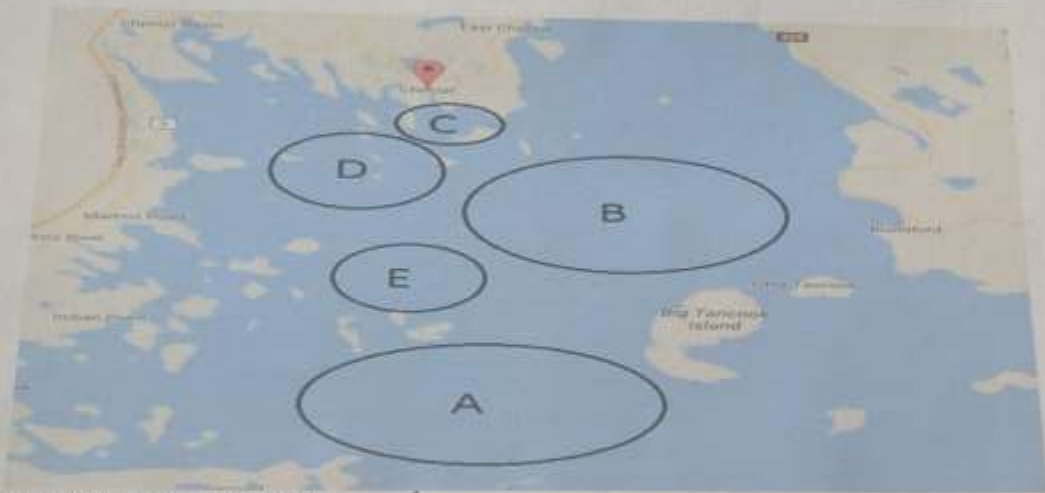

Chester Race Week 2019

Racing Areas

PHRF-NS Inshore Racing Course:

E

PHRF-NS Distance Racing Course:

B near middle Shoal

Bluenose Course:

C

One Design Course:

D near Quaker Shoal

Saturday, August 17th
 08:35